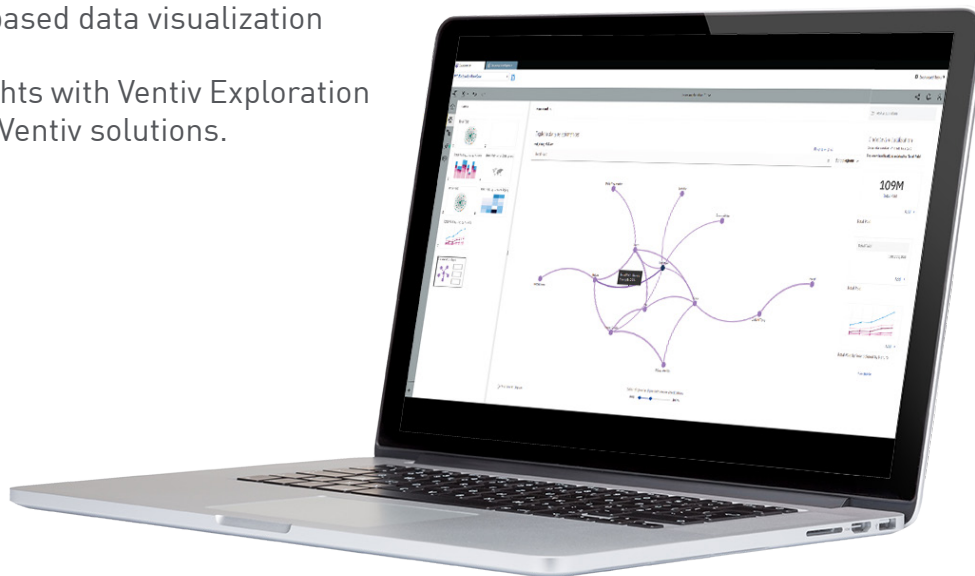

What organizations need is a way for business users to visually explore data to spot trends, patterns and hidden insights that they can use to design a strategy, confirm a hypothesis or identify a new idea.

## THE SOLUTION

Ventiv Data Exploration provides a comprehensive solution for data visualization to identify patterns and relationships in data that weren't initially evident. Interactive, self-service BI and reporting capabilities are combined with out-of-the-box advanced analytics so everyone can discover insights from any size and variety of data. Ventiv Data Exploration greatly enhances your organization's business intelligence capabilities with a built-in Virtual AI Assistant to identify hidden trends and correlations in your data to enhance decision making with the objective of improving outcomes. Only Ventiv Data Exploration enables:

- ▶ Reporting, dashboard and data visualization all from a single interface
- ▶ Discovery of hidden trends and new insights
- ▶ Contextual guidance into correlated variables
- ▶ Collaboration of insights at the click of a button

## PRODUCT HIGHLIGHTS

- ▶ Self-service data visualization tools
- ▶ Prescriptive and Predictive analytics
- ▶ Natural-Language Processing and AI-based data exploration
- ▶ Auto-charting and contextual guidance
- ▶ Text Analytics
- ▶ Forecasting
- ▶ Persona based reporting templates
- ▶ Seamless integration with Ventiv solutions